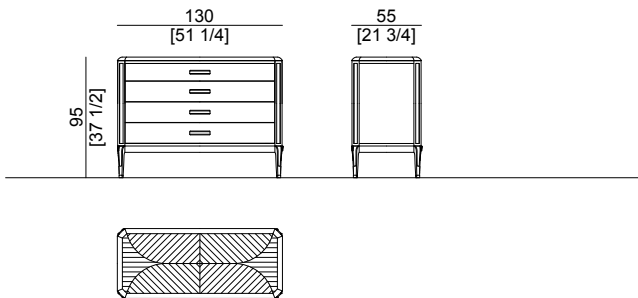

Chest of drawers of timeless and elegant design. Lacquered structure. Drawers front panels in leather or veneer. Top lacquered or in veneer inlay. Legs inserts in leather.

Art. 1100.01

Dim.: 130x55xh95 cm / 51¼x21¾xh37½ inch

Art. 1100.06

Dim.: 130x55xh95 cm / 51¼x21¾xh37½ inch

Double

Art. 1100.04

Dim.: 180x55xh84 cm / 80³/₄x21³/₄xh33 inch