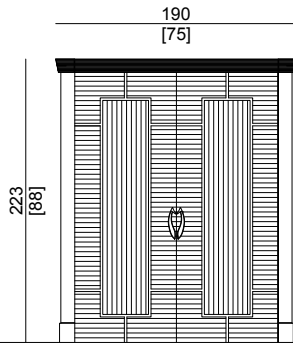

Portale / Portal

Big A

Art. 1220.09

Dim.: 190xh223 cm / 75xh88 inch

Dimensioni vano / Wall opening: 160/210 cm
180/210 cm

Portale / Portal

Small A

Art. 1220.10

Dim.: 110xh223 cm / 43½xh88 inch

Dimensioni vano / Wall opening: 80/210 cm
90/210 cm

Porta / Door
Big B
Art. 1220.11
Dim.: 190xh223 cm / 75xh88 inch

Dimensioni vano / Wall opening: 160/210 cm
180/210 cm

Porta / Door
Small B
Art. 1220.12
Dim.: 110xh223 cm / 43½xh88 inch

Dimensioni vano / Wall opening: 80/210 cm
90/210 cm

Porta / Door
Big C
Art. 1220.13
Dim.: 190xh223 cm / 75xh88 inch

Dimensioni vano / Wall opening: 160/210 cm
180/210 cm

Porta / Door
Small C
Art. 1220.14
Dim.: 110xh223 cm / 43½xh88 inch

Dimensioni vano / Wall opening: 80/210 cm
90/210 cm

Porta / Door
Big D
Art. 1220.15
Dim.: 190xh223 cm / 75xh88 inch

Dimensioni vano / Wall opening: 160/210 cm
180/210 cm

Porta / Door
Small D
Art. 1220.16
Dim.: 110xh223 cm / 43½xh88 inch