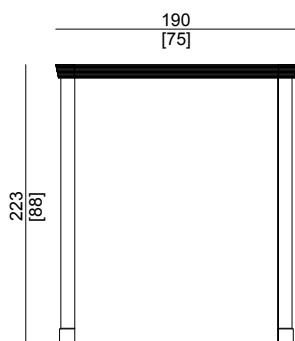

Portale / Portal

Big A

Art. 1220.09

Dim.: 190xh223 cm / 75xh88 inch

Dimensioni vano / Wall opening: 160/210 cm
180/210 cm

Portale / Portal

Small A

Art. 1220.10

Dim.: 110xh223 cm / 43½xh88 inch

Dimensioni vano / Wall opening: 80/210 cm
90/210 cm

Porta / Door
Big B
Art. 1220.11
Dim.: 190xh223 cm / 75xh88 inch

Dimensioni vano / Wall opening: 160/210 cm
180/210 cm

Porta / Door
Small B
Art. 1220.12
Dim.: 110xh223 cm / 43½xh88 inch

Dimensioni vano / Wall opening: 80/210 cm
90/210 cm

Porta / Door
Big D
Art. 1220.15
Dim.: 190xh223 cm / 75xh88 inch

Dimensioni vano / Wall opening: 160/210 cm
180/210 cm

Porta / Door
Small D
Art. 1220.16
Dim.: 110xh223 cm / 43½xh88 inch

Dimensioni vano / Wall opening: 80/210 cm
90/210 cm