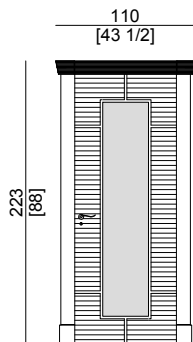

Dim.: 110xh223 cm / 43½xh88 inch

Dimensioni vano / Wall opening: 80/210 cm
90/210 cm

Porta / Door
Big B
Art. 1220.11
Dim.: 190xh223 cm / 75xh88 inch

Dimensioni vano / Wall opening: 160/210 cm
180/210 cm

Porta / Door
Small B
Art. 1220.12
Dim.: 110xh223 cm / 43½xh88 inch

Dimensioni vano / Wall opening: 80/210 cm
90/210 cm

Porta / Door
Big C
Art. 1220.13
Dim.: 190xh223 cm / 75xh88 inch

Dimensioni vano / Wall opening: 160/210 cm
180/210 cm

Porta / Door
Small C
Art. 1220.14
Dim.: 110xh223 cm / 43½xh88 inch

Dimensioni vano / Wall opening: 80/210 cm
90/210 cm

Porta / Door
Big D
Art. 1220.15
Dim.: 190xh223 cm / 75xh88 inch

Dimensioni vano / Wall opening: 160/210 cm
180/210 cm

Porta / Door
Small D
Art. 1220.16
Dim.: 110xh223 cm / 43½xh88 inch

Dimensioni vano / Wall opening: 80/210 cm
90/210 cm