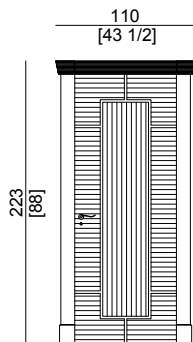

Portale / Portal

Big A

Art. 1220.09

Dim.: 190xh223 cm / 75xh88 inch

Dimensioni vano / Wall opening: 160/210 cm
180/210 cm

Portale / Portal

Small A

Art. 1220.10

Dim.: 110xh223 cm / 43½xh88 inch

Dimensioni vano / Wall opening: 80/210 cm
90/210 cm

Porta / Door
Big B
Art. 1220.11
Dim.: 190xh223 cm / 75xh88 inch

Dimensioni vano / Wall opening: 160/210 cm
180/210 cm

Porta / Door
Small B
Art. 1220.12
Dim.: 110xh223 cm / 43½xh88 inch

Dimensioni vano / Wall opening: 80/210 cm
90/210 cm

Porta / Door
Big C
Art. 1220.13
Dim.: 190xh223 cm / 75xh88 inch

Dimensioni vano / Wall opening: 160/210 cm
180/210 cm

Porta / Door
Small C
Art. 1220.14
Dim.: 110xh223 cm / 43½xh88 inch

Dimensioni vano / Wall opening: 80/210 cm
90/210 cm

Porta / Door
Big D
Art. 1220.15
Dim.: 190xh223 cm / 75xh88 inch

Dimensioni vano / Wall opening: 160/210 cm
180/210 cm

Porta / Door
Small D
Art. 1220.16
Dim.: 110xh223 cm / 43½xh88 inch