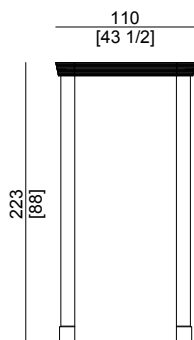

Portale / Portal

Big A

Art. 1220.09

Dim.: 190xh223 cm / 75xh88 inch

Dimensioni vano / Wall opening: 160/210 cm
180/210 cm

Portale / Portal

Small A

Art. 1220.10

Dim.: 110xh223 cm / 43½xh88 inch

Dimensioni vano / Wall opening: 80/210 cm
90/210 cm

Porta / Door
Big B
Art. 1220.11
Dim.: 190xh223 cm / 75xh88 inch

Dimensioni vano / Wall opening: 160/210 cm
180/210 cm

Porta / Door
Small B
Art. 1220.12
Dim.: 110xh223 cm / 43½xh88 inch

Dimensioni vano / Wall opening: 80/210 cm
90/210 cm

Porta / Door
Big C
Art. 1220.13
Dim.: 190xh223 cm / 75xh88 inch

Dimensioni vano / Wall opening: 160/210 cm
180/210 cm

Porta / Door
Small C
Art. 1220.14
Dim.: 110xh223 cm / 43½xh88 inch

Dimensioni vano / Wall opening: 80/210 cm
90/210 cm

Porta / Door
Big D
Art. 1220.15
Dim.: 190xh223 cm / 75xh88 inch

Dimensioni vano / Wall opening: 160/210 cm
180/210 cm

Porta / Door
Small D
Art. 1220.16
Dim.: 110xh223 cm / 43½xh88 inch