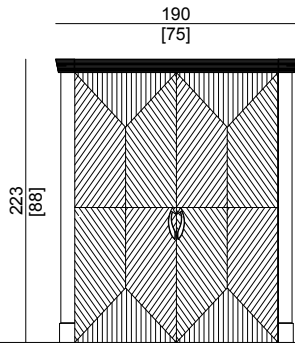

Portale / Portal

Big A

Art. 1220.09

Dim.: 190xh223 cm / 75xh88 inch

Dimensioni vano / Wall opening: 160/210 cm
180/210 cm

Portale / Portal

Small A

Art. 1220.10

Dim.: 110xh223 cm / 43½xh88 inch

Dimensioni vano / Wall opening: 80/210 cm
90/210 cm

Porta / Door
Big B
Art. 1220.11
Dim.: 190xh223 cm / 75xh88 inch

Dimensioni vano / Wall opening: 160/210 cm
180/210 cm

Porta / Door
Small B
Art. 1220.12
Dim.: 110xh223 cm / 43½xh88 inch

Dimensioni vano / Wall opening: 80/210 cm
90/210 cm

Porta / Door
Big C
Art. 1220.13
Dim.: 190xh223 cm / 75xh88 inch

Dimensioni vano / Wall opening: 160/210 cm
180/210 cm

Porta / Door
Small C
Art. 1220.14
Dim.: 110xh223 cm / 43½xh88 inch

Dimensioni vano / Wall opening: 80/210 cm
90/210 cm

Porta / Door
Big D
Art. 1220.15
Dim.: 190xh223 cm / 75xh88 inch

Dimensioni vano / Wall opening: 160/210 cm
180/210 cm

Porta / Door
Small D
Art. 1220.16
Dim.: 110xh223 cm / 43½xh88 inch