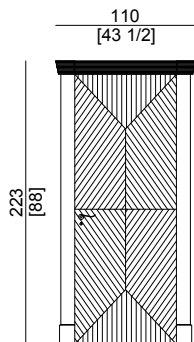

Portale / Portal

Big A

Art. 1220.09

Dim.: 190xh223 cm / 75xh88 inch

Dimensioni vano / Wall opening: 160/210 cm
180/210 cm

Portale / Portal

Small A

Art. 1220.10

Dim.: 110xh223 cm / 43½xh88 inch

Dimensioni vano / Wall opening: 80/210 cm
90/210 cm

Porta / Door
Big B
Art. 1220.11
Dim.: 190xh223 cm / 75xh88 inch

Dimensioni vano / Wall opening: 160/210 cm
180/210 cm

Porta / Door
Small B
Art. 1220.12
Dim.: 110xh223 cm / 43½xh88 inch

Dimensioni vano / Wall opening: 80/210 cm
90/210 cm

Porta / Door
Big C
Art. 1220.13
Dim.: 190xh223 cm / 75xh88 inch

Dimensioni vano / Wall opening: 160/210 cm
180/210 cm

Porta / Door
Small C
Art. 1220.14
Dim.: 110xh223 cm / 43½xh88 inch

Dimensioni vano / Wall opening: 80/210 cm
90/210 cm

Porta / Door
Big D
Art. 1220.15
Dim.: 190xh223 cm / 75xh88 inch

Dimensioni vano / Wall opening: 160/210 cm
180/210 cm

Porta / Door
Small D
Art. 1220.16
Dim.: 110xh223 cm / 43½xh88 inch