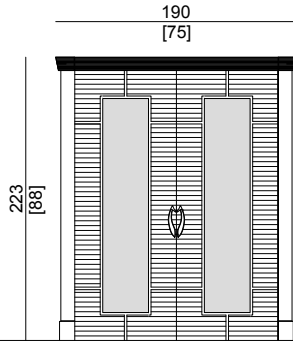

Dim.: 110xh223 cm / 43½xh88 inch

Dimensioni vano / Wall opening: 80/210 cm
90/210 cm

Porta / Door
Big B
Art. 1220.11
Dim.: 190xh223 cm / 75xh88 inch

Dimensioni vano / Wall opening: 160/210 cm
180/210 cm

Porta / Door
Small B
Art. 1220.12
Dim.: 110xh223 cm / 43½xh88 inch

Dimensioni vano / Wall opening: 80/210 cm
90/210 cm

Porta / Door
Big C
Art. 1220.13
Dim.: 190xh223 cm / 75xh88 inch

Dimensioni vano / Wall opening: 160/210 cm
180/210 cm

Porta / Door
Small C
Art. 1220.14
Dim.: 110xh223 cm / 43½xh88 inch

Dimensioni vano / Wall opening: 80/210 cm
90/210 cm

Porta / Door
Big D
Art. 1220.15
Dim.: 190xh223 cm / 75xh88 inch

Dimensioni vano / Wall opening: 160/210 cm
180/210 cm

Porta / Door
Small D
Art. 1220.16
Dim.: 110xh223 cm / 43½xh88 inch

Dimensioni vano / Wall opening: 80/210 cm
90/210 cm