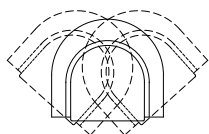

*A swivel armchair of geometric lines, contemporary and universal. Absolutely comfortable it embraces the person to create an elegant atmosphere of relax. Ultra comfortable goose down cushions. Available in two dimensions.*

---

Small

Art. 1150.06

Dim.: 88x85x72 cm / 34<sup>3</sup>/<sub>4</sub>x33x28<sup>1</sup>/<sub>4</sub> inch

---

Big

Art. 1150.07

Dim.: 98x90x82 cm / 38<sup>3</sup>/<sub>4</sub>x35<sup>1</sup>/<sub>2</sub>xh32<sup>1</sup>/<sub>4</sub> inch